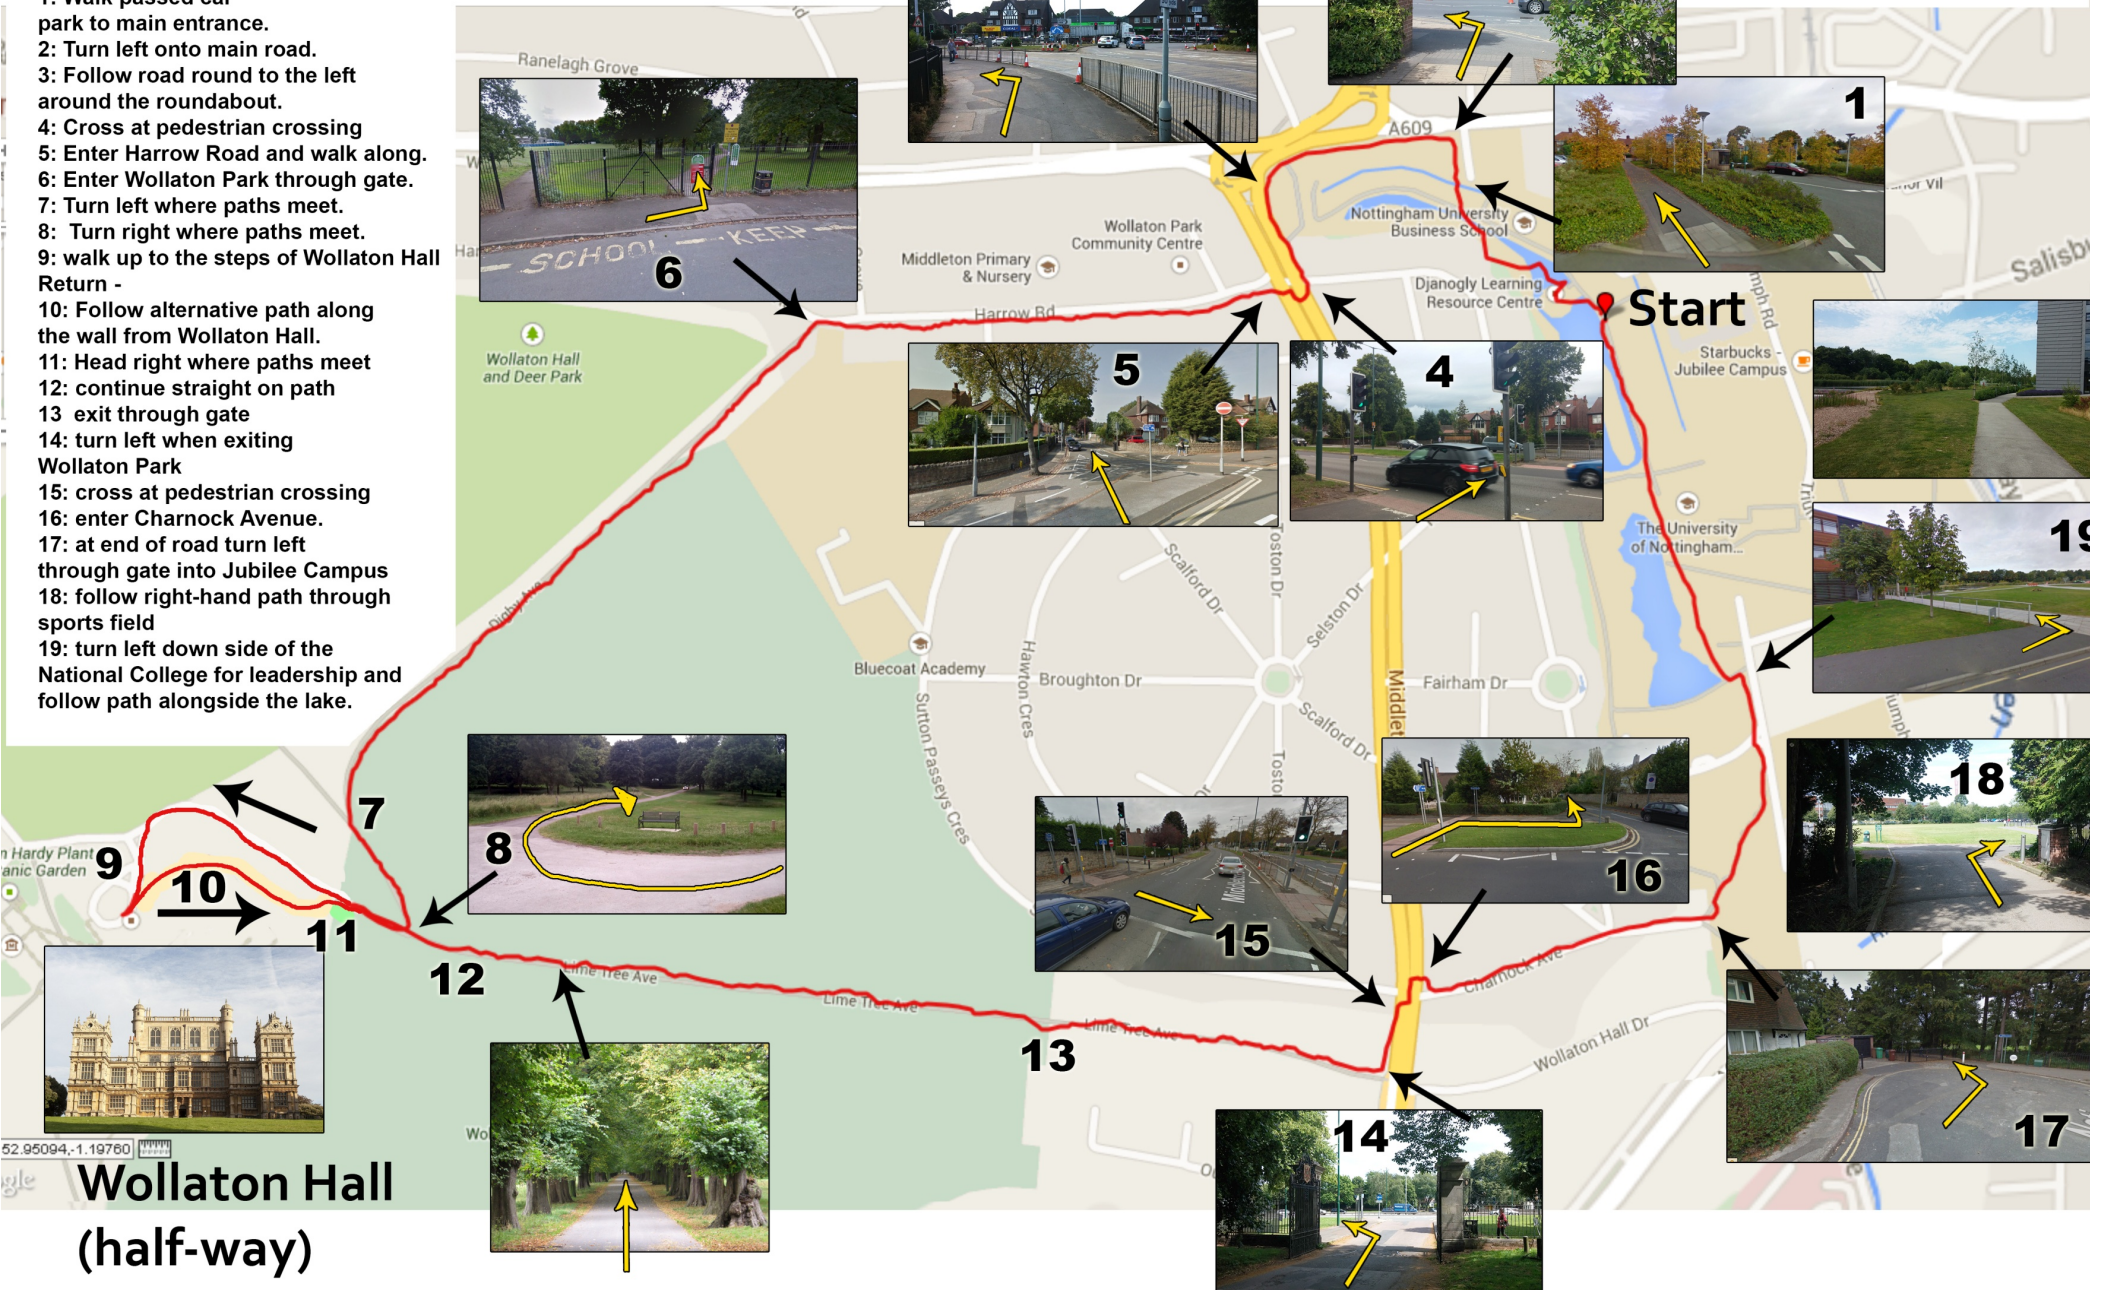

Jubilee Campus to Wollaton Hall music walk

Outward -

- 1: Walk passed car park to main entrance.
- 2: Turn left onto main road.
- 3: Follow road round to the left around the roundabout.
- 4: Cross at pedestrian crossing
- 5: Enter Harrow Road and walk along.
- 6: Enter Wollaton Park through gate.
- 7: Turn left where paths meet.
- 8: Turn right where paths meet.
- 9: walk up to the steps of Wollaton Hall

Return -

- 10: Follow alternative path along the wall from Wollaton Hall.
- 11: Head right where paths meet
- 12: continue straight on path
- 13 exit through gate
- 14: turn left when exiting Wollaton Park
- 15: cross at pedestrian crossing
- 16: enter Charnock Avenue.
- 17: at end of road turn left through gate into Jubilee Campus
- 18: follow right-hand path through sports field
- 19: turn left down side of the National College for leadership and follow path alongside the lake.